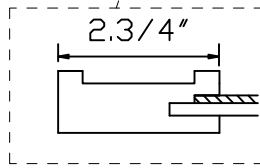

Front view

DWG. NO.	
MODEL NO: VM13236AB	
SPEC NO:	
QUANTITY:	
DATE: 08/03/2019	
CHECKED BY:	
FOR PROPOSAL ONLY ALL DIMENSIONS TO BE VERIFIED	
PROJECT:	
COLOR:	
FINISH:	
REVISIONS	
①	
②	
③	
④	
⑤	
⑥	
ELEGANT FURNITURE & LIGHTING™	
500-550 E. Erie Avenue Philadelphia PA 19134 1-888-388-3390